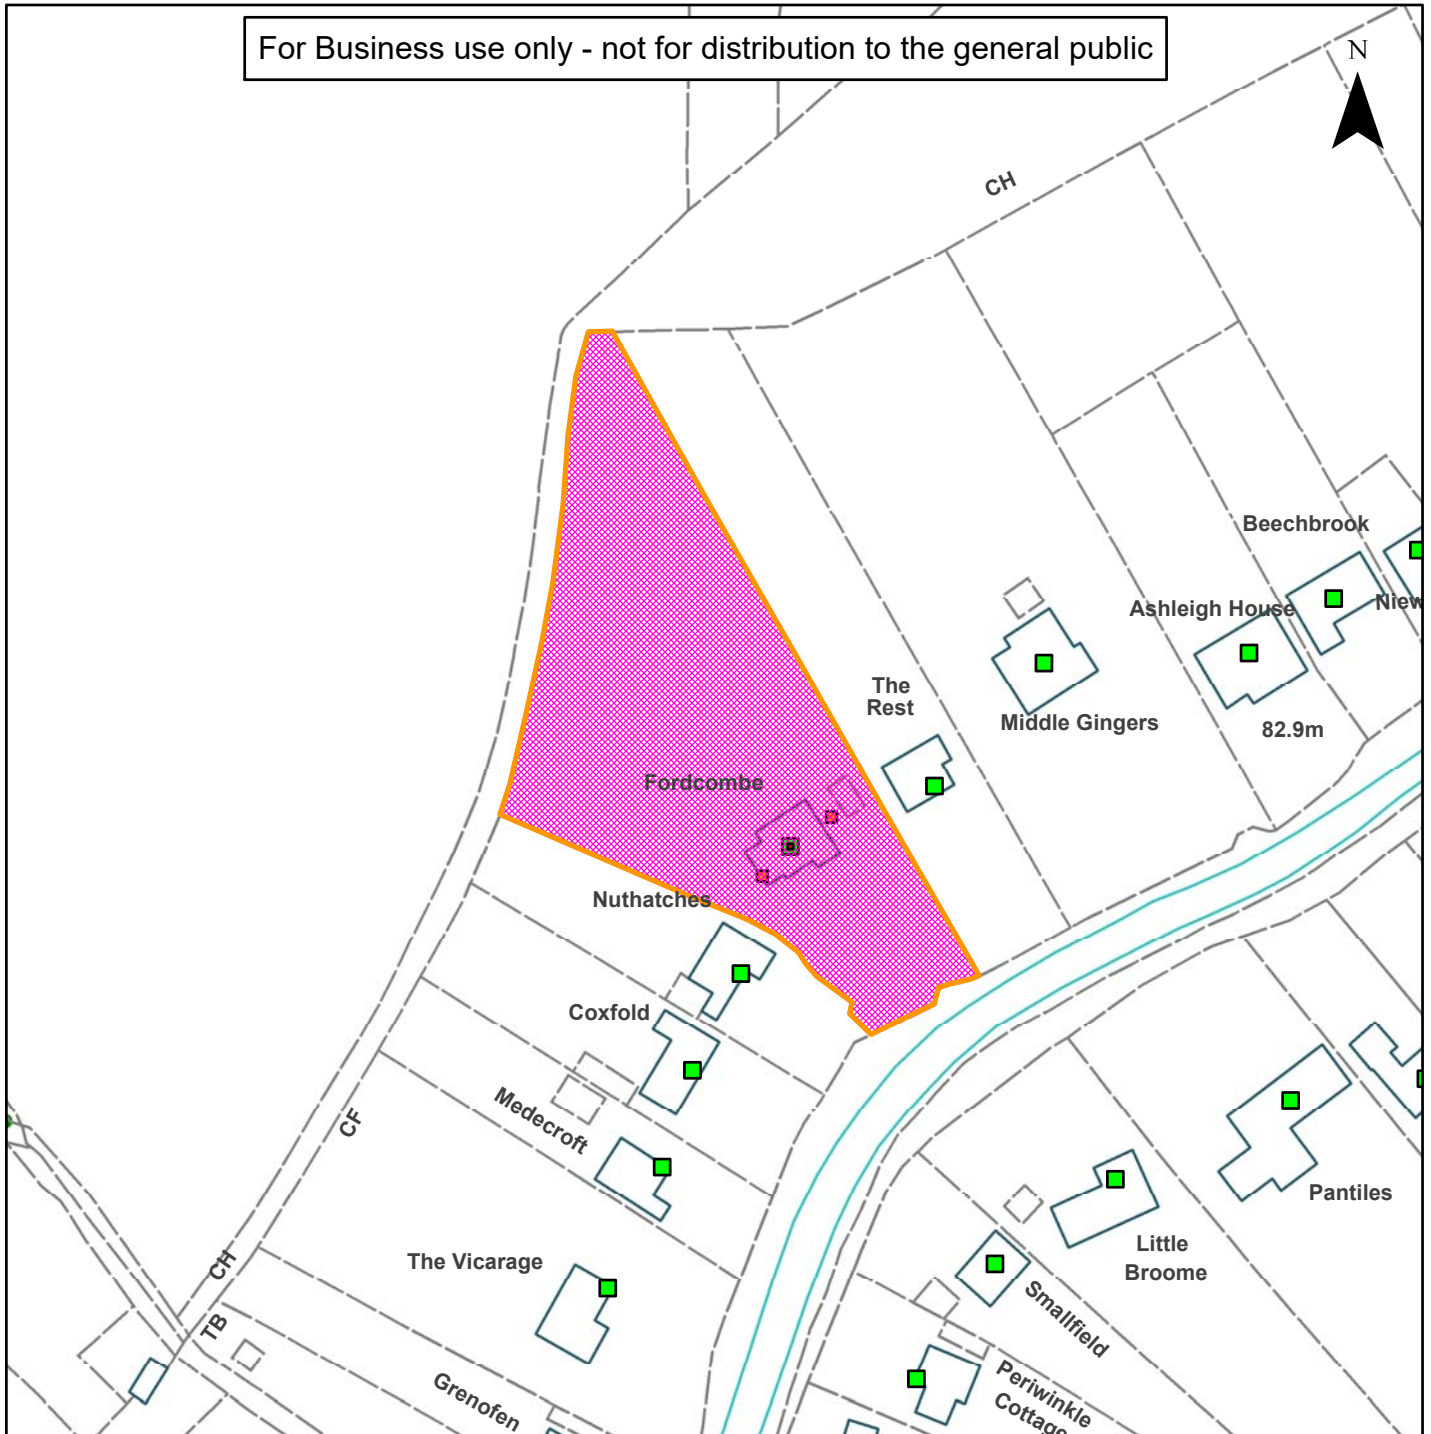

Not Set

For Business use only - not for distribution to the general public

Scale: 1:1,250

Reproduced from the Ordnance Survey map with permission of the Controller of Her Majesty's Stationery Office © Crown Copyright 2012.

Unauthorised reproduction infringes Crown Copyright and may lead to prosecution or civil proceedings.

Organisation	Horsham District Council
Department	
Comments	Not Set
Date	22/08/2018
MSA Number	100023865